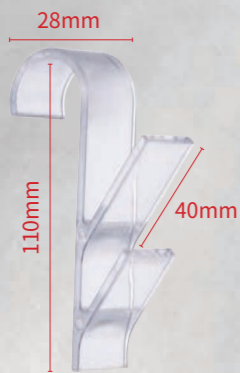

BOH	
Material	PS/ABS
Holding	5kg
Inner/Outer	24/96
Carton size	50x45x40cm