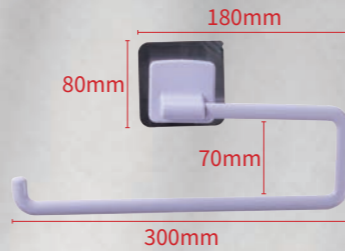

| PH02(Chromed) |            |
|---------------|------------|
| Material      | ABS        |
| Size          | 160x100mm  |
| Inner/Outer   | 24/48      |
| Carton size   | 48x43x52cm |

| PH03        |            |
|-------------|------------|
| Material    | ABS        |
| Size        | 135x90mm   |
| Inner/Outer | 24/72      |
| Carton size | 40x55x36cm |

| PH04        |             |
|-------------|-------------|
| Material    | ABS         |
| Size        | 155x75x28mm |
| Inner/Outer | 24/72       |
| Carton size | 40x55x36cm  |

| PH05        |            |
|-------------|------------|
| Material    | ABS        |
| Size        | 300x70mm   |
| Inner/Outer | 24/72      |
| Carton size | 40x55x36cm |