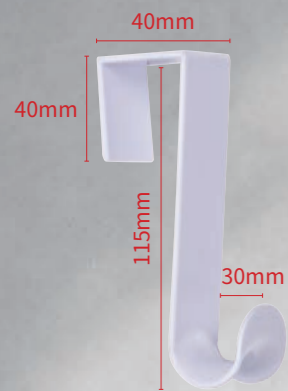

TW1	
Material	Acrylic
Size Dia	80x80mm
Holding	2kg
Inner/Outer	24/144
Carton size	35x36x50cm

TW2	
Material	Acrylic
Size	77x77mm
Holding	2kg
Inner/Outer	24/144
Carton size	35x36x50cm

TW3	
Material	Acrylic
Size	75x75mm
Holding	2kg
Inner/Outer	24/144
Carton size	35x36x50cm

PH01	
Material	ABS
Size	155x85mm
Inner/Outer	24/48
Carton size	63x45x33cm

PH01(Chromed)	
Material	ABS
Size	155x85mm
Inner/Outer	24/48
Carton size	63x45x33cm

BOH	
Material	PS/ABS
Holding	5kg
Inner/Outer	24/96
Carton size	50x45x40cm

HOH	
Material	PS/ABS
Holding	5kg
Inner/Outer	24/96
Carton size	50x45x40cm

H04	
Material	PS/ABS
Holding	5kg
Inner/Outer	24/96
Carton size	50x45x40cm

PH02	
Material	ABS
Size	160x100mm
Inner/Outer	24/48
Carton size	48x43x52cm

PH02(Chromed)	
Material	ABS
Size	160x100mm
Inner/Outer	24/48
Carton size	48x43x52cm