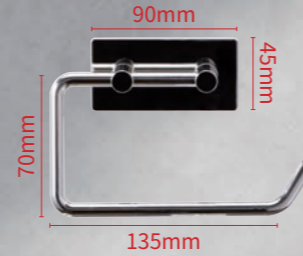

PH03	
Material	ABS
Size	135x90mm
Inner/Outer	24/72
Carton size	40x55x36cm