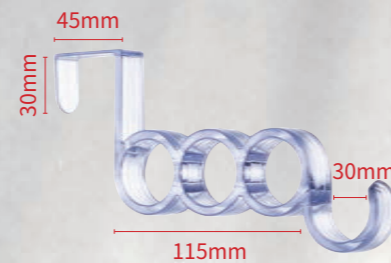

HOH	
Material	PS/ABS
Holding	5kg
Inner/Outer	24/96
Carton size	50x45x40cm