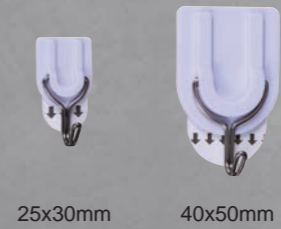

12 Mix Pack S	
Material	ABS
Size	4S+4M+3L
Holding	500G-2KG
Inner/Outer	24/144
Carton size	62x55x36cm