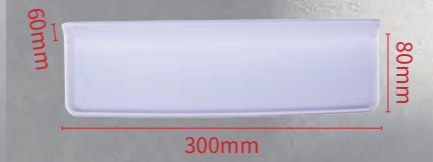

PH02	
Material	ABS
Size	300x80mm
Inner/Outer	24/48
Carton size	35x45x55cm