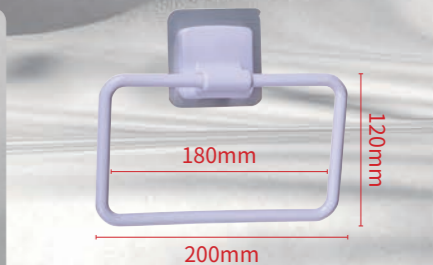

TR06	
Material	ABS
Size	200x120mm
Inner/Outer	24/48
Carton size	63x45x33cm

- SUPER STRONG
- READY TO USE NO NEED TO WAIT 24 HOURS
- WATERPROOF
- IT CAN BE REUSED