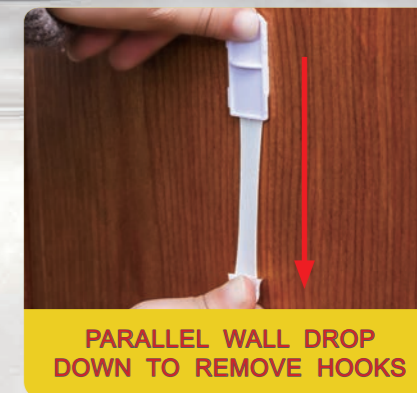

WIPE THE WALL

REMOVE THE PAPER

PRESS TO SURFACE FOR 30 SECONDS

INSTALL THE HOOK

WAIT 1 HOUR BEFORE USE

PARALLEL WALL DROP DOWN TO REMOVE HOOKS

| G010        |            |
|-------------|------------|
| Material    | ABS        |
| Size        | 23x35mm    |
| Holding     | 500g       |
| Inner/Outer | 24/144     |
| Carton size | 30x30x40cm |